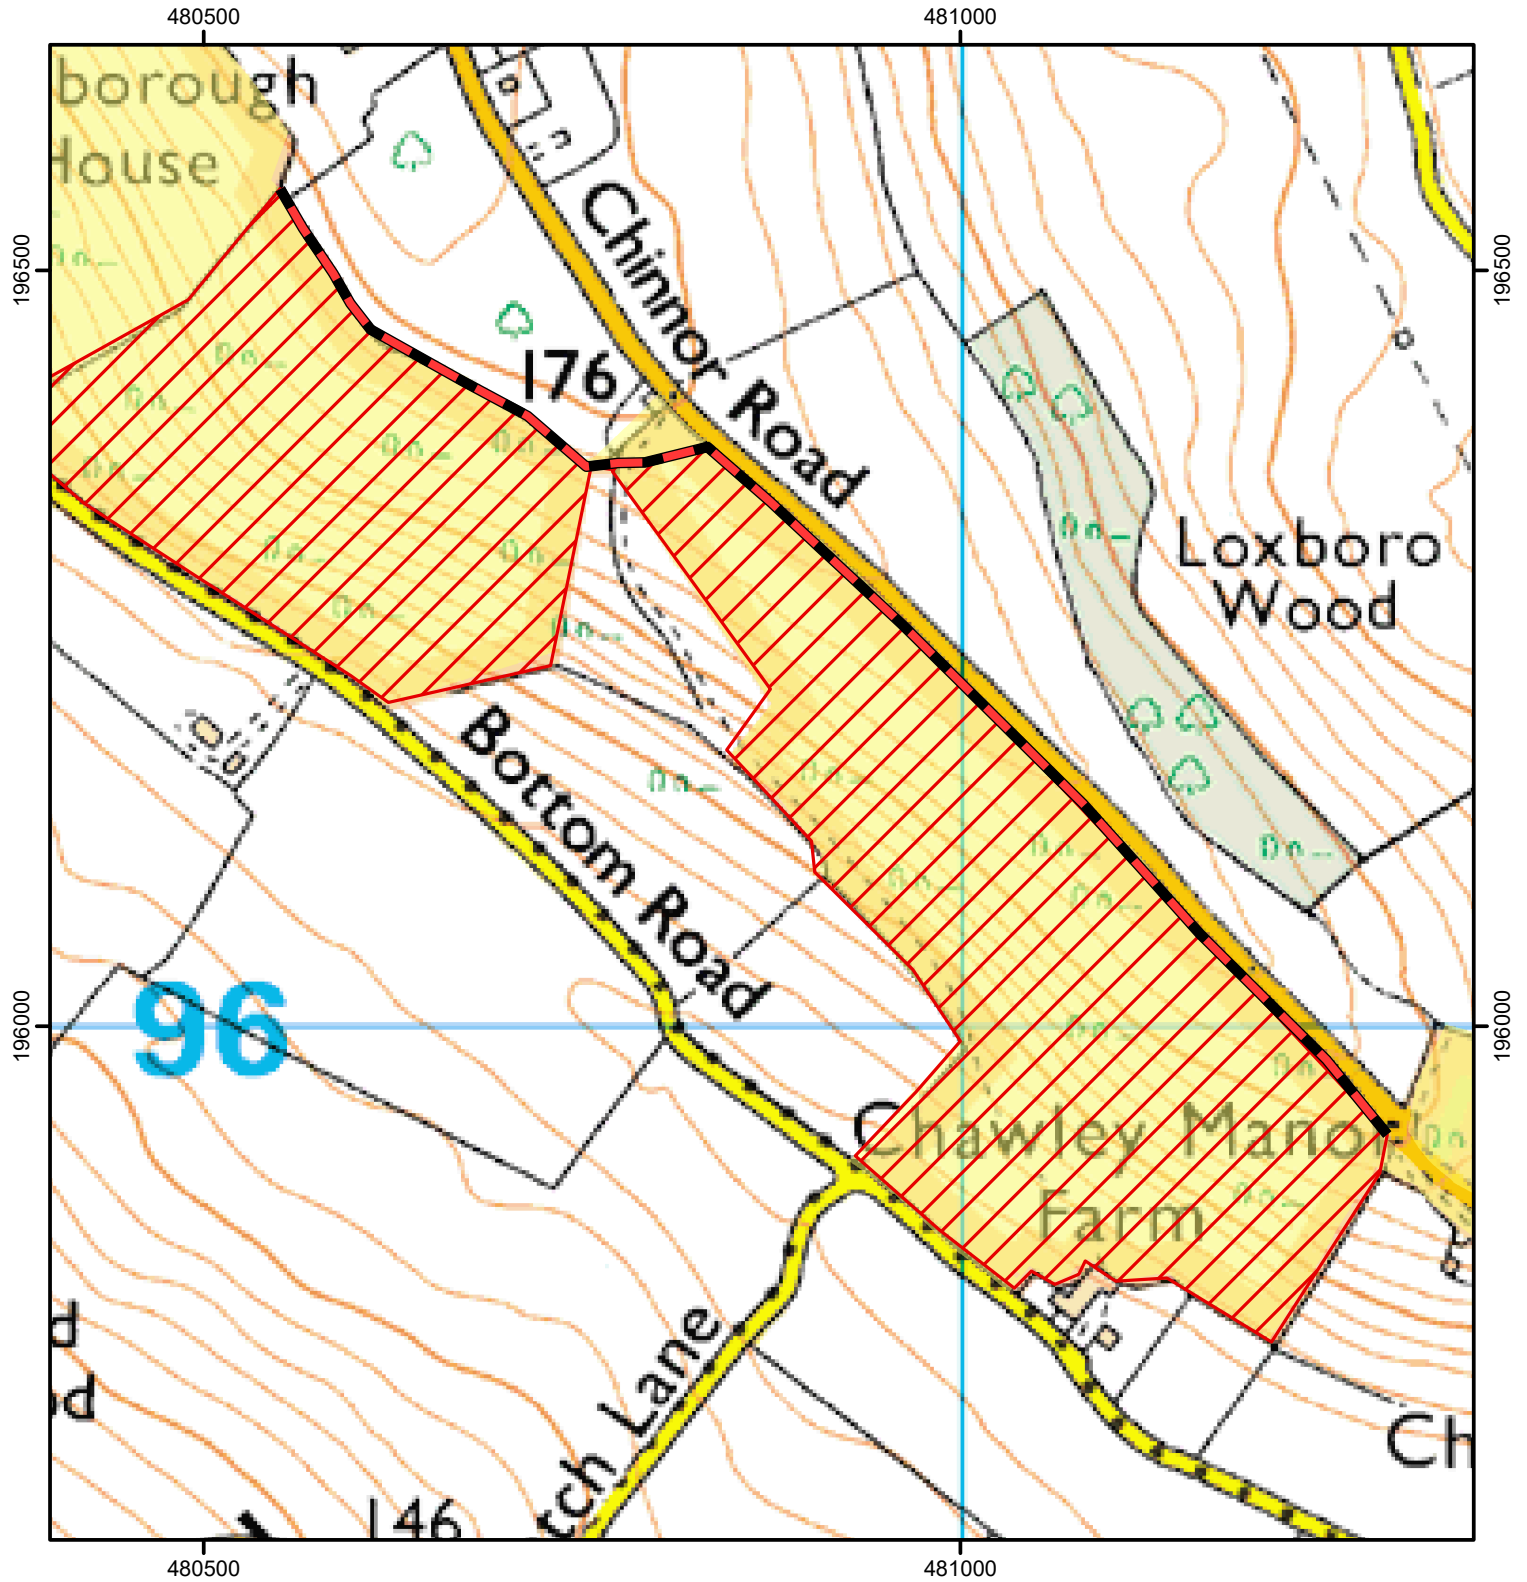

# CROW Open Access Restrictions: Consultation

Case Number: 2012026254 - Dogs to lead on marked route  
Consultation end date: 23rd February 2022

0 100 200 M

© Crown Copyright and database right 2022.  
Ordnance Survey 100022021

CROW Consultation

CROW Access Land

For more information call the Open Access Contact Centre on 0300 060 2091  
or visit our website at [www.gov.uk/right-of-way-open-access-land/use-your-right-to-roam](http://www.gov.uk/right-of-way-open-access-land/use-your-right-to-roam)